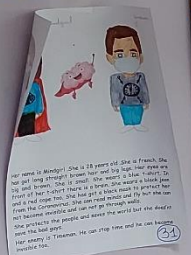

My Superhero ! 20-21

Les élèves des cinq classes de 6^e ont participé, cette année, à un concours intitulé « My Superhero ! ».

My Superhero ! 20-21

Tous les posters étaient affichés et numérotés.

Les élèves de sixième et les adultes de l'établissement ont voté.

16 FIGHT

Hand-drawn illustration of a character with a large red head and a blue body. The character is wearing a blue suit with a white chest piece. There is a small drawing of a character's head next to it.

4

Hand-drawn illustration of a character in a green and yellow suit. The character is wearing a green suit with a yellow chest piece. There is a small drawing of a character's head next to it.

5

Hand-drawn illustration of two characters in a fight scene. One character is wearing a green suit and the other is wearing a blue suit. They are both in a fighting stance.

29

Hand-drawn illustration of a character in a white and blue suit. The character is wearing a white suit with a blue chest piece. There is a small drawing of a character's head next to it.

29

Hand-drawn illustration of a character in a white and blue suit. The character is wearing a white suit with a blue chest piece. There is a small drawing of a character's head next to it.