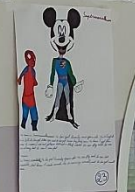

My Superhero ! 20-21

Les élèves des cinq classes de 6^e ont participé, cette année, à un concours intitulé « My Superhero ! ».

My Superhero ! 20-21

Tous les posters étaient affichés et numérotés.

Les élèves de sixième et les adultes de l'établissement ont voté.

16 FIGHT

Hand-drawn illustration of a character with a large red head and a blue body. The character is wearing a blue suit with a white chest piece. There is a small drawing of a character's head next to it.

4

Hand-drawn illustration of a character in a green and yellow suit. The character is wearing a green suit with a yellow chest piece. There is a small drawing of a character's head next to it.

5

Hand-drawn illustration of two characters in a fight scene. One character is wearing a green suit and the other is wearing a blue suit. They are both in a fighting stance.

The superhero

VS

Hand-drawn illustration of a character in a yellow and green suit. The character is wearing a yellow suit with a green chest piece. There is a small drawing of a character's head next to it.