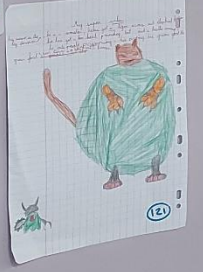

My Superhero ! 20-21

Les élèves des cinq classes de 6^e ont participé, cette année, à un concours intitulé « My Superhero ! ».

My Superhero ! 20-21

Tous les posters étaient affichés et numérotés.

Les élèves de sixième et les adultes de l'établissement ont voté.

16 FIGHT

Hand-drawn illustration of a character with a large red head and a blue body. The character is wearing a blue suit with a white chest piece. There is a small drawing of a character's head next to it.

4

Hand-drawn illustration of a character in a green and yellow suit. The character is wearing a green suit with a yellow chest piece. There is a small drawing of a character's head next to it.

5

Hand-drawn illustration of two characters in a fight scene. One character is wearing a green suit and the other is wearing a blue suit. They are both in a fighting stance.

23

Hand-drawn illustration of a character in a green and blue suit. The character is wearing a green suit with a blue chest piece. There is a small drawing of a character's head next to it.

17

Hand-drawn illustration of a character in a blue suit. The character is wearing a blue suit with a white chest piece. There is a small drawing of a character's head next to it.