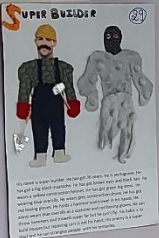

My Superhero ! 20-21

Les élèves des cinq classes de 6^e ont participé, cette année, à un concours intitulé « My Superhero ! ».

My Superhero ! 20-21

Tous les posters étaient affichés et numérotés.

Les élèves de sixième et les adultes de l'établissement ont voté.

16 FIGHT

Hand-drawn illustration of a character with a large red head and a blue body. The character is wearing a blue suit with a white chest piece. There is a small drawing of a character's head next to it.

4

Hand-drawn illustration of a character in a green and yellow suit. The character is wearing a green suit with a yellow chest piece. There is a small drawing of a character's head next to it.

5

Hand-drawn illustration of two characters in a fight scene. One character is wearing a green suit and the other is wearing a blue suit. They are both in a fighting stance.